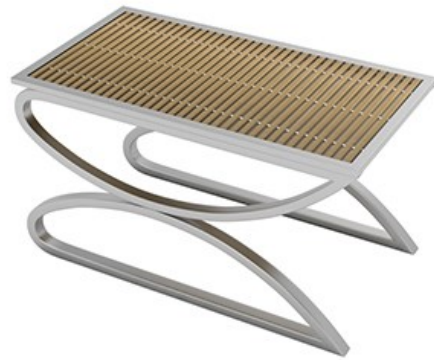

Side Table

Itemno.: 31603-0502 - Collection: Leaves - Category: Side tables

Dimensions

	CM	INCH
Width	65	25.59
Height	36.2	14.17
Depth/Lenght	65	25.59
Armheight		
Seatheight		
Volume	0 m3	

Material

100 % New Alu
316L marine grade stainless steel fittings
Teak
Tiger Drylac 2 step process powder coating
Nylon bumpers and foot caps
Duraboard / aluwood

Features

IMO / fire resistant
UV-protection / Sun rays
Salt-protection
Color fading Protection
Rust/corrosion protection
Easy to clean, easy maintance
Mildew, mold, bacteria protected
Outdoor and Indoor use