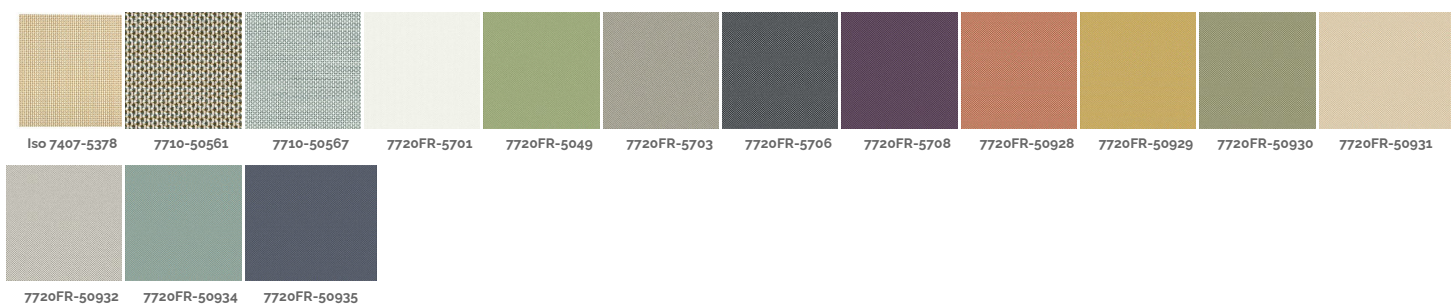

Material

100 % New Alu
Mesh
316L marine grade stainless steel fittings
Teak
Tiger Drylac 2 step process powder coating
Nylon bumpers and foot caps

Features

IMO / fire resistant
UV-protection / Sun rays
Salt-protection
Color fading Protection
Rust/corrosion protection
Easy to clean, easy maintance
No sagging of the mesh
Outdoor and Indoor use

Mesh Standard Colors

31909-0304 - Bar stool with arms

Shores Global LLC. 2440 NW 116th Street, Suite 600, FL 33167 Miami, USA - info@shoresglobal.com +1 305 716 0848
Shores Europe ApS. H. P. Hanssensgade 42, 6200 Aabenraa, Denmark - info@shoresglobal.com +45 4063 3100