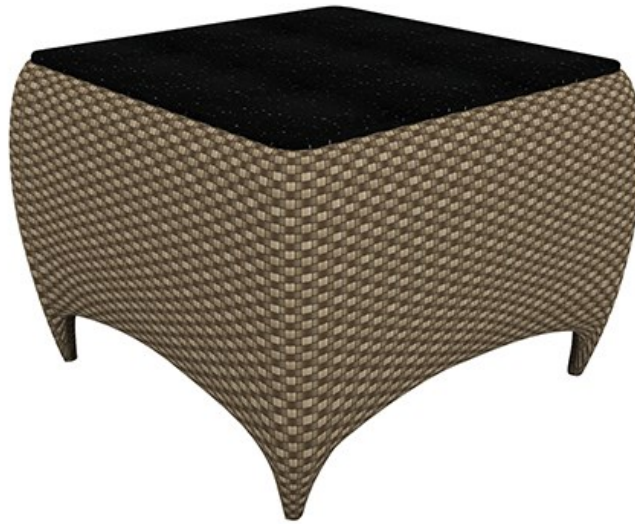

Side Table(Polystone)

Itemno.: 6461-0507 - Collection: Como - Category: Side tables

Dimensions

	CM	INCH
Width	53.50	20.87
Height	45	17.72
Depth/Lenght	53.5	20.87
Armheight	0	0.00
Seatheight	0	0.00
Volume	13 m3	

Material

100 % New Alu
Wicker
316L marine grade stainless steel fittings
Polystone
Nylon bumpers and foot caps
Tiger dry lac coatede frame

Features

IMO / fire resistant
UV-protection / Sun rays
Salt-protection
Color fading Protection
Rust/corrosion protection
Easy to clean, easy maintance
Inherent colored fibres
Anti-breakage thickness of fiber
Outdoor and Indoor use

Wicker Standard Colors

6461-0507 - Side Table(Polystone)

526B

75594

75873

013B

035B

6214B