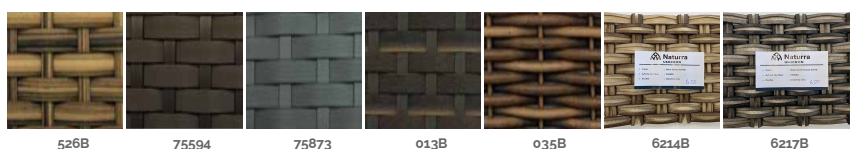

Coffee Table

Itemno.: 11001-0601 - Collection: Kona - Category: Coffee tables

Dimensions

	CM	INCH
Width	62,5	24,41
Height	45	17,72
Depth/Lenght	103,5	40,55
Armheight	0	0
Seatheight	0	0
Volume	0 m3	

Material

100 % New Alu
Wicker
Nylon bumpers and foot caps
Tiger dry lac coatede frame

Features

IMO / fire resistant
UV-protection / Sun rays
Salt-protection
Color fading Protection
Rust/corrosion protection
Easy to clean, easy maintance
Outdoor and Indoor use

Wicker Standard Colors

11001-0601 - Coffee Table

Shores Global LLC. 2440 NW 116th Street, Suite 600, FL 33167 Miami, USA - info@shoresglobal.com +1 305 716 0848
Shores Europe ApS. H. P. Hanssensgade 42, 6200 Aabenraa, Denmark - info@shoresglobal.com +45 4063 3100