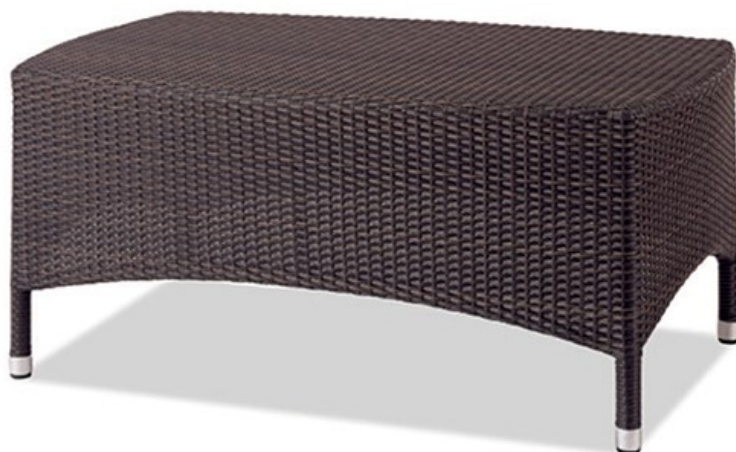

Coffee Table

Itemno.: 11001-0601 - Collection: Kona - Category: Coffee tables

Dimensions

	CM	INCH
Width	62,5	24,41
Height	45	17,72
Depth/Lenght	103,5	40,55
Armheight	0	0
Seatheight	0	0
Volume	0 m3	

Material

100 % New Alu
Wicker
Nylon bumpers and foot caps
Tiger dry lac coatede frame

Features

IMO / fire resistant
UV-protection / Sun rays
Salt-protection
Color fading Protection
Rust/corrosion protection
Easy to clean, easy maintance
Outdoor and Indoor use