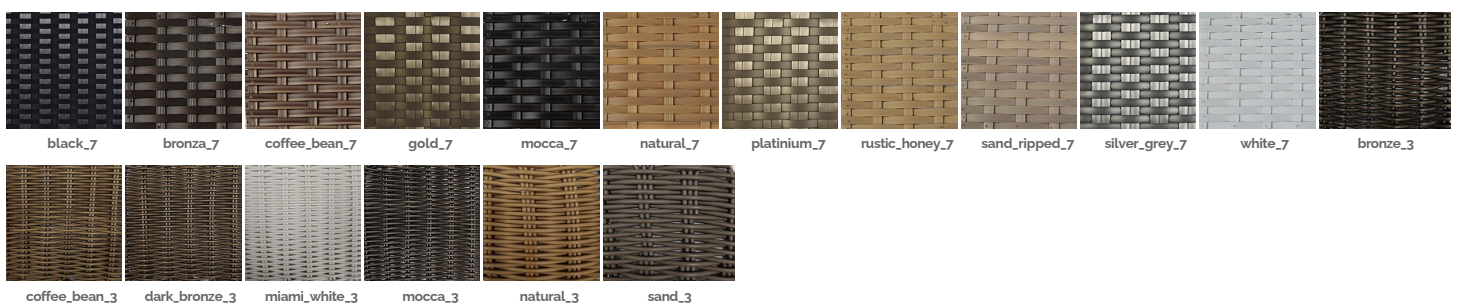

End Table

Itemno.: 10707-0701 - Collection: Hawaii - Category: Side tables

Dimensions

	CM	INCH
Width	50,5	19,69
Height	47	18,50
Depth/Lenght	50,5	19,69
Armheight	0	0,00,00
Seatheight	0	0
Volume	0,12 m3	

Material

100 % New Alu
Wicker
Nylon bumpers and foot caps
Tiger dry lac coatede frame

Features

Outdoor and Indoor use

Wicker Standard Colors

10707-0701 - End Table

Shores Global LLC. 2440 NW 116th Street, Suite 600, FL 33167 Miami, USA - info@shoresglobal.com +1 305 716 0848
Shores Europe ApS. H. P. Hanssensgade 42, 6200 Aabenraa, Denmark - info@shoresglobal.com +45 4063 3100