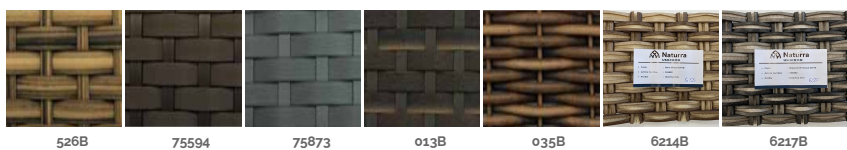

Table Optional top

Itemno.: 6805-0622 - Collection: Aruba - Category: Coffee tables

Dimensions

	CM	INCH
Width	64	25,20
Height	46	18,11
Depth/Lenght	124	48,82
Armheight	0	0
Seatheight	0	0
Volume	0 m3	

Material

100 % New Alu
Wicker
316L marine grade stainless steel fittings
Glass
Nylon bumpers and foot caps
Tiger dry lac coatede frame

Features

Outdoor and Indoor use

Wicker Standard Colors

6805-0622 - Table Optional top