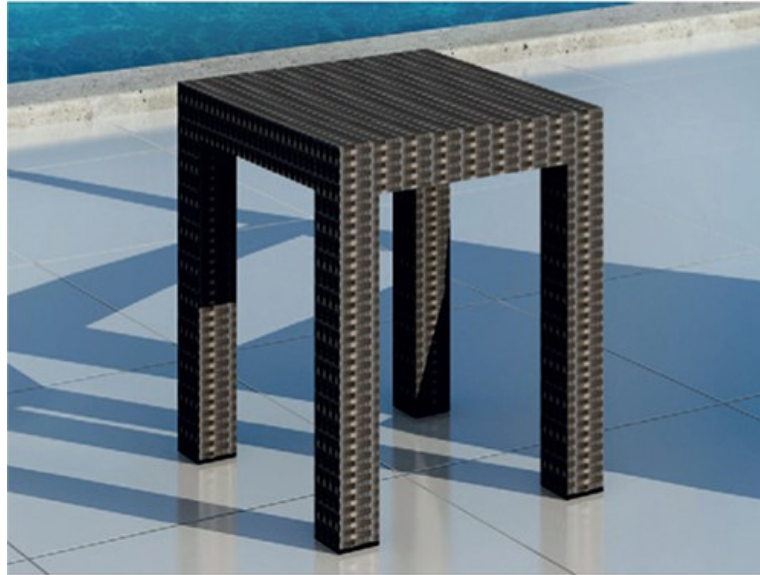

Side Table Squared

Itemno.: 1002-0501 - Collection: Cadiz - Category: Side tables

Dimensions

	CM	INCH
Width	35.5	13.78
Height	35.5	13.78
Depth/Lenght	35.5	13.78
Armheight	0	0
Seatheight	0	0
Volume	0 m3	

Material

100 % New Alu
Wicker
Nylon bumpers and foot caps
Tiger dry lac coatede frame

Features

Outdoor and Indoor use

Wicker Standard Colors

1002-0501 - Side Table Squared

Shores Global LLC. 2440 NW 116th Street, Suite 600, FL 33167 Miami, USA - info@shoresglobal.com +1 305 716 0848
Shores Europe ApS. H. P. Hanssensgade 42, 6200 Aabenraa, Denmark - info@shoresglobal.com +45 4063 3100