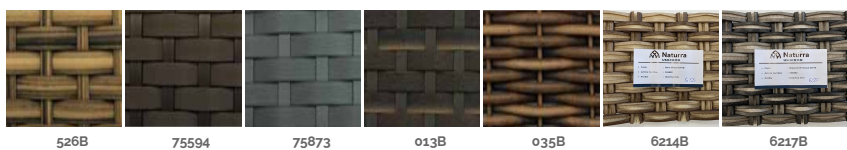

Side Table Squared

Itemno.: 1002-0501 - Collection: Cadiz - Category: Side tables

Dimensions

	CM	INCH
Width	35.5	13.78
Height	35.5	13.78
Depth/Lenght	35.5	13.78
Armheight	0	0
Seatheight	0	0
Volume	0 m3	

Material

100 % New Alu
Wicker
Nylon bumpers and foot caps
Tiger dry lac coatede frame

Features

Outdoor and Indoor use

Wicker Standard Colors

1002-0501 - Side Table Squared

Shores Global LLC. 2440 NW 116th Street, Suite 600, FL 33167 Miami, USA - info@shoresglobal.com +1 305 716 0848
Shores Europe ApS. H. P. Hanssensgade 42, 6200 Aabenraa, Denmark - info@shoresglobal.com +45 4063 3100