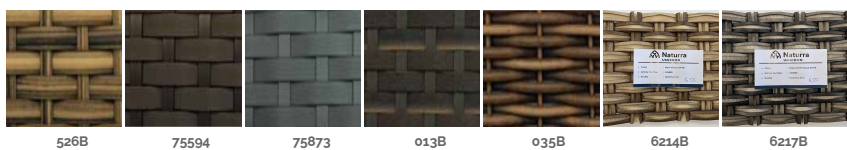

Wicker Standard Colors

10603-0601 - Coffee Table