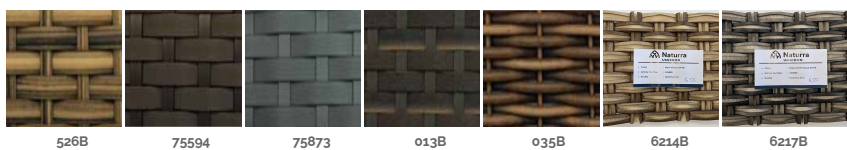

Coffee Table

Itemno.: 10703-0601 - Collection: Hawaii - Category: Coffee tables

Dimensions

	CM	INCH
Width	59	23,23
Height	45	17,72
Depth/Lenght	99	38,98
Armheight	0	0
Seatheight	0	0
Volume	0 m3	

Material

100 % New Alu
Wicker
Nylon bumpers and foot caps
Tiger dry lac coatede frame

Features

Outdoor and Indoor use

Wicker Standard Colors

10703-0601 - Coffee Table

526B

75594

75873

013B