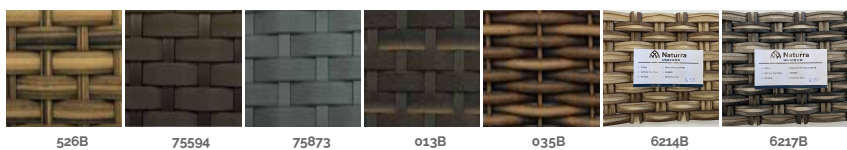

Coffee Table

Itemno.: 11001-0601 - Collection: Kona - Category: Coffee tables

Dimensions

	CM	INCH
Width	62.5	24.41
Height	45	17.72
Depth/Lenght	103.5	40.55
Armheight	0	0
Seatheight	0	0
Volume	0 m3	

Material

100 % New Alu
Wicker
Nylon bumpers and foot caps
Tiger dry lac coatede frame

Features

Outdoor and Indoor use

Wicker Standard Colors

11001-0601 - Coffee Table

526B

75594

75873