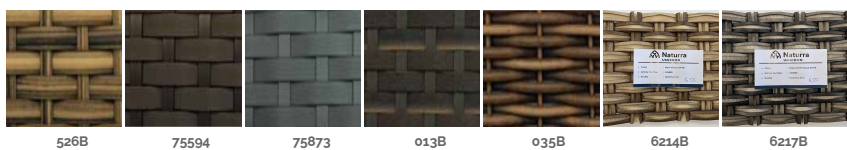

Deluxe Coffee Table

Itemno.: 12205-0601 - Collection: Stockholm - Category: Coffee tables

Dimensions

| | CM | INCH |
|---------------------|------|-------|
| Width | 57.5 | 22.44 |
| Height | 40 | 15.75 |
| Depth/Lenght | 100 | 39.37 |
| Armheight | 0 | 0 |
| Seatheight | 0 | 0 |
| Volume | 0 m3 | |

Material

| |
|--|
| 100 % New Alu |
| Wicker |
| Tiger Drylac 2 step process powder coating |
| Nylon bumpers and foot caps |

Features

| |
|------------------------|
| Outdoor and Indoor use |
|------------------------|

Wicker Standard Colors

12205-0601 - Deluxe Coffee Table

Shores Global LLC. 2440 NW 116th Street, Suite 600, FL 33167 Miami, USA - info@shoresglobal.com +1 305 716 0848
Shores Europe ApS. H. P. Hanssensgade 42, 6200 Aabenraa, Denmark - info@shoresglobal.com +45 4063 3100