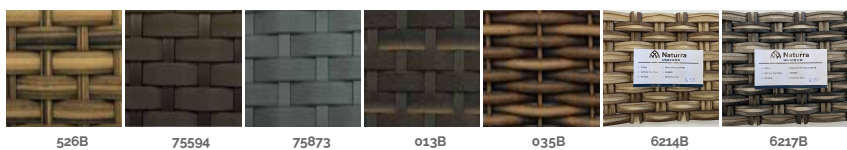

Daybed

Itemno.: JAVA-004 - Collection: Java - Category: Daybeds

Dimensions

	CM	INCH
Width	176	69.29
Height	87	34.25
Depth/Lenght	172	67.72
Armheight	0	0
Seatheight	31	12.20
Volume	2.63 m3	

Material

Wicker

Features

Outdoor and Indoor use

Wicker Standard Colors

JAVA-004 - Daybed

Shores Global LLC. 2440 NW 116th Street, Suite 600, FL 33167 Miami, USA - info@shoresglobal.com +1 305 716 0848
Shores Europe ApS. H. P. Hanssensgade 42, 6200 Aabenraa, Denmark - info@shoresglobal.com +45 4063 3100